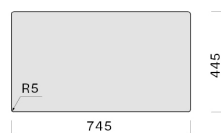

Cut-out size / Undermount