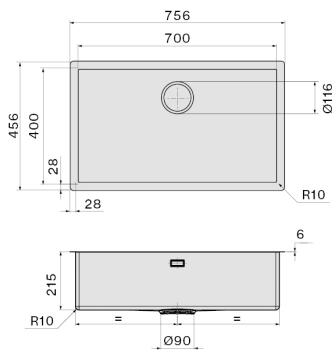

Cut-out size / Topmount

Cut-out size / Undermount